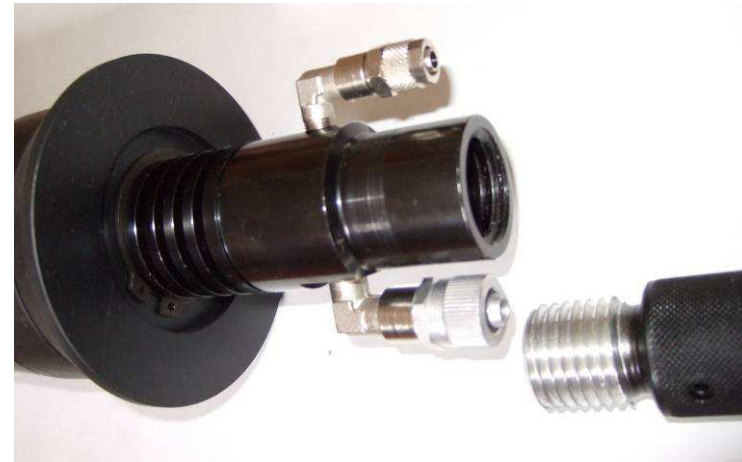

Option:

- Controlled oil spraying
- Number of oil spray nozzles: 12

Pneumatic Bore Brush Caliber 105-155 mm

Pneumatic
Vibrating System

- Rammer stuff
 - Between 1 and 3 sections 50 cm each

Pneumatic Bore Brush Caliber 105-155 mm

Disposables:

- CLP OIL
 - MIL-L 63460E

info@ditechno.com

Pneumatic Bore Brush Caliber 105-155 mm

Disposables:

- Brush coils
- Bore sleeves
- All purpose sleeves
- Abrasive sleeves

info@ditechno.com

ditechno