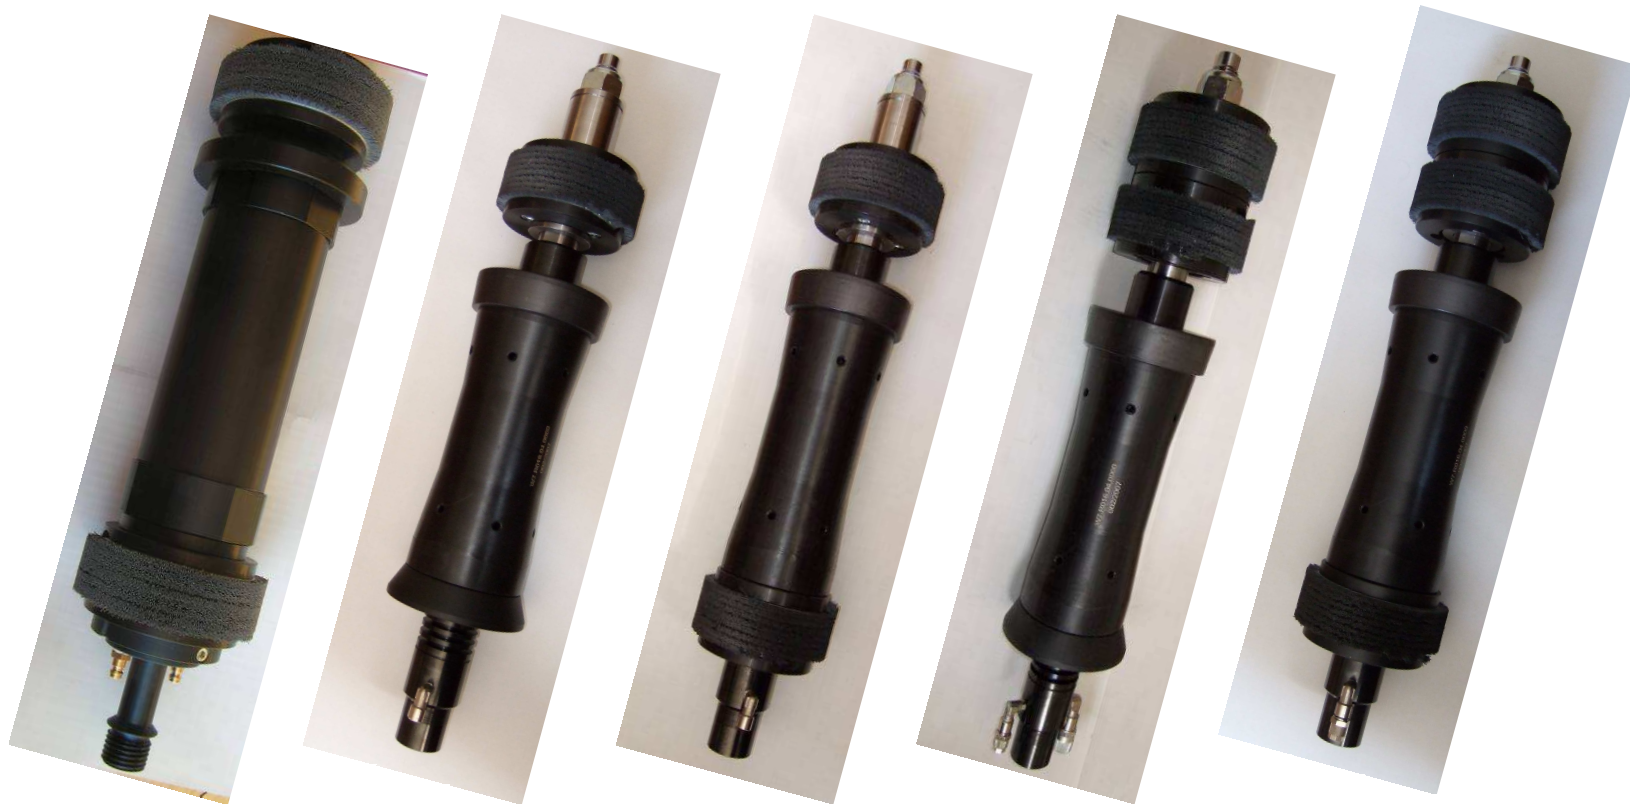

Pneumatic Bore Brush Caliber 105-155 mm

---

info@ditechno.com

ditechno